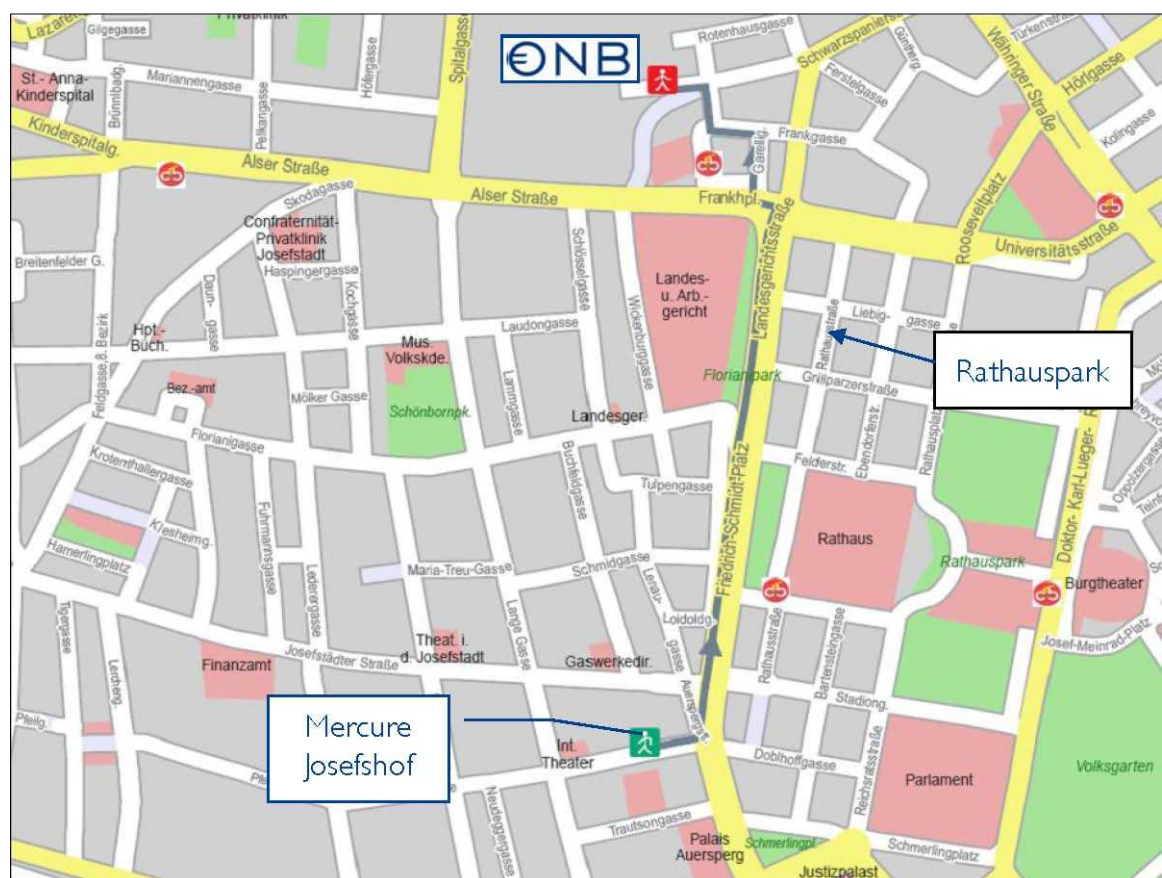

Location of Hotel Mercure Josefshof and Hotel Rathauspark

Walking distance:
10 minutes from Hotel Josefshof
5 minutes from Hotel Rathauspark