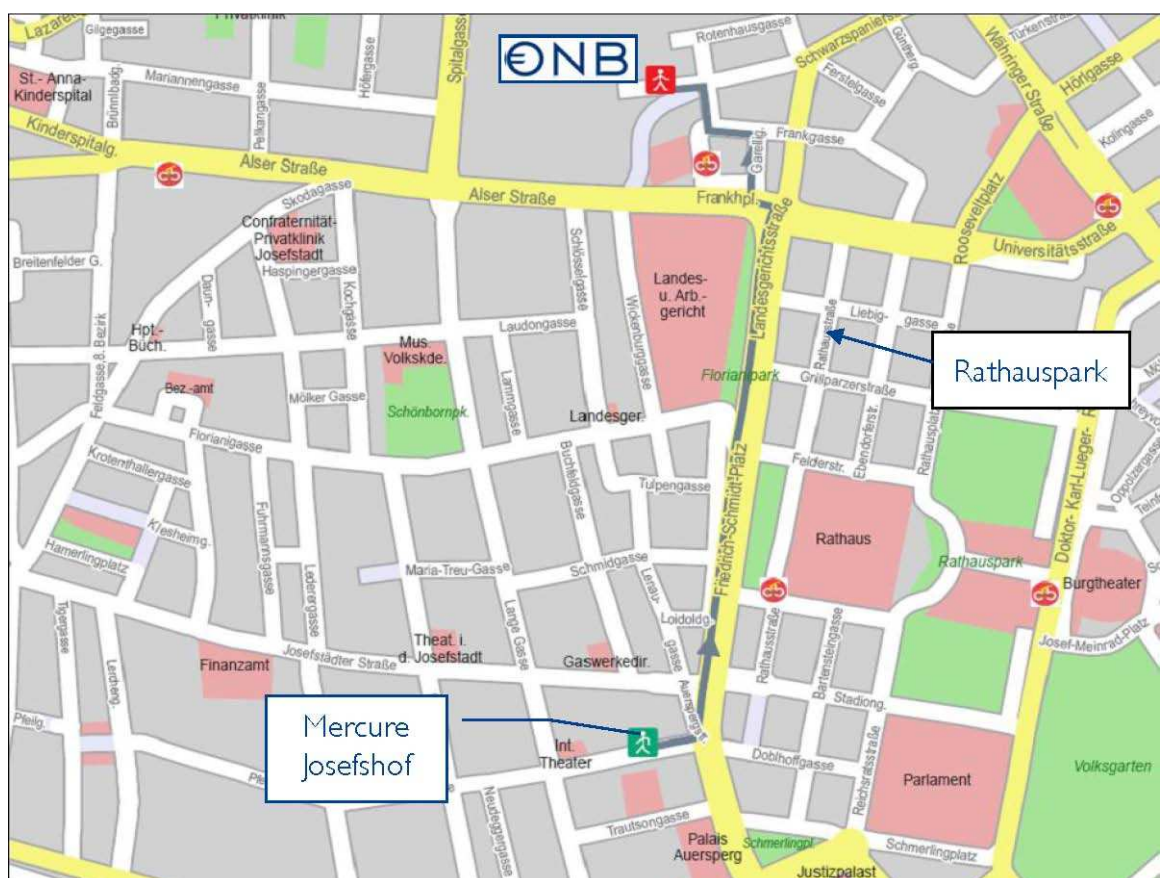

## Location of Hotel Mercure Josefshof and Hotel Rathauspark

Walking distance:  
10 minutes from Hotel Josefshof  
5 minutes from Hotel Rathauspark