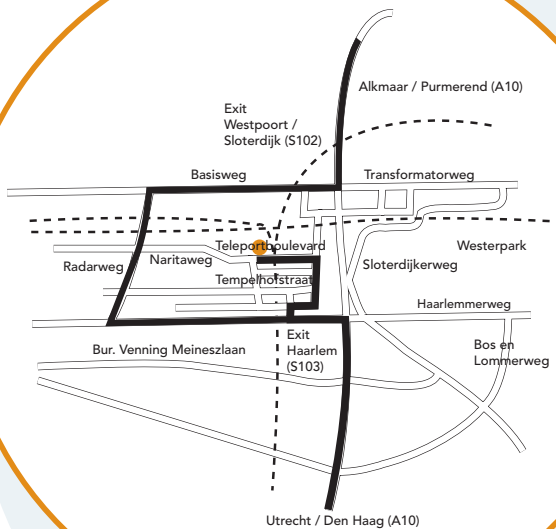

### BY BUS OR TRAIN

Travel by bus or train to Sloterdijk station. Leave the station by the main exit. Turn left and after you pass the Orly Plaza building take another left. You should now be able to see the Amsterdam Aristo building before you. In total it is just two minutes' walk.

### BY CAR FROM DIRECTION UTRECHT

Follow the A2 to Amsterdam. Leave at exit A10-Zuid direction Den Haag. Once you have passed the RAI, follow the A10-West, direction Zaanstad. After about 5 km take exit no. 103 direction Haarlem. At the end of this exit slip road turn left. You are now on the Haarlemmerweg. At the first traffic lights turn right and right again. Then turn left (over the tram rails) and left again. After 250 metres you will have arrived behind Aristo Amsterdam and you can enter the (paid) car park.

### FROM DIRECTION ZAANDAM/LEEWARDEN

Follow the A8 and A1 direction A10 West Ring Amsterdam. After the Coen tunnel take exit no. 102 direction Westerpoot/Sloterdijk/Haarlem. At the end of the slip road turn right and subsequently at the 2nd set of traffic lights turn left (at Telegraaf building). After Sloterdijk station you turn left at the end of the street. At the first traffic lights you turn left again. Then take the first right. At the end of the road turn left over the tram rails and then turn left again. After 250 metres you will have arrived behind Aristo Amsterdam and you can enter the (paid) car park.

### FROM DIRECTION DEN HAAG/WASSENAAR/LEIDEN

Follow the A4/E19 direction Amsterdam. You pass junction Badhoevedorp and Schiphol. After this at junction De Nieuwe Meer follow A10 West direction Zaanstad/ Leeuwarden. After about 5 km take exit no. 103 direction Haarlem. At the end of this exit slip road turn left. You are now on the Haarlemmerweg. At the first traffic lights turn right and right again. Then turn left (over the tram rails) and left again. After 250 metres you will have arrived behind Aristo Amsterdam and you can enter the (paid) car park.