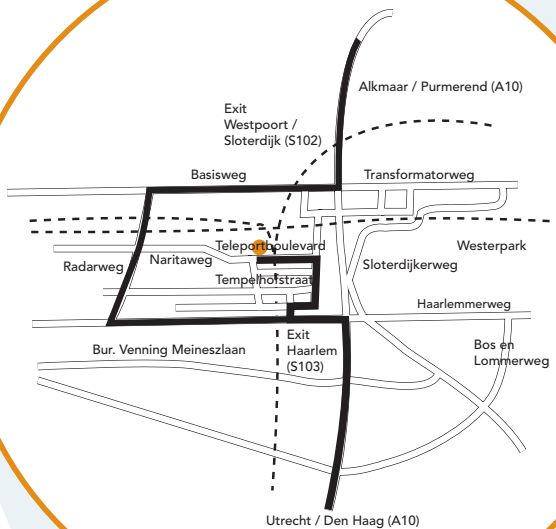

BY CAR FROM DIRECTION UTRECHT

Follow the A2 to Amsterdam. Leave at exit A10-Zuid direction Den Haag. Once you have passed the RAI, follow the A10-West, direction Zaanstad. After about 5 km take exit no. 103 direction Haarlem. At the end of this exit slip road turn left. You are now on the Haarlemmerweg. At the first traffic lights turn right and right again. Then turn left (over the tram rails) and left again. After 250 metres you will have arrived behind Aristo Amsterdam and you can enter the (paid) car park.

FROM DIRECTION ZAANDAM/LEEWARDEN

Follow the A8 and A1 direction A10 West Ring Amsterdam. After the Coen tunnel take exit no. 102 direction Westerpoot/Sloterdijk/Haarlem. At the end of the slip road turn right and subsequently at the 2nd set of traffic lights turn left (at Telegraaf building). After Sloterdijk station you turn left at the end of the street. At the first traffic lights you turn left again. Then take the first right. At the end of the road turn left over the tram rails and then turn left again. After 250 metres you will have arrived behind Aristo Amsterdam and you can enter the (paid) car park.

FROM DIRECTION DEN HAAG/WASSENAAR/LEIDEN

Follow the A4/E19 direction Amsterdam. You pass junction Badhoevedorp and Schiphol. After this at junction De Nieuwe Meer follow A10 West direction Zaanstad/ Leeuwarden. After about 5 km take exit no. 103 direction Haarlem. At the end of this exit slip road turn left. You are now on the Haarlemmerweg. At the first traffic lights turn right and right again. Then turn left (over the tram rails) and left again. After 250 metres you will have arrived behind Aristo Amsterdam and you can enter the (paid) car park.